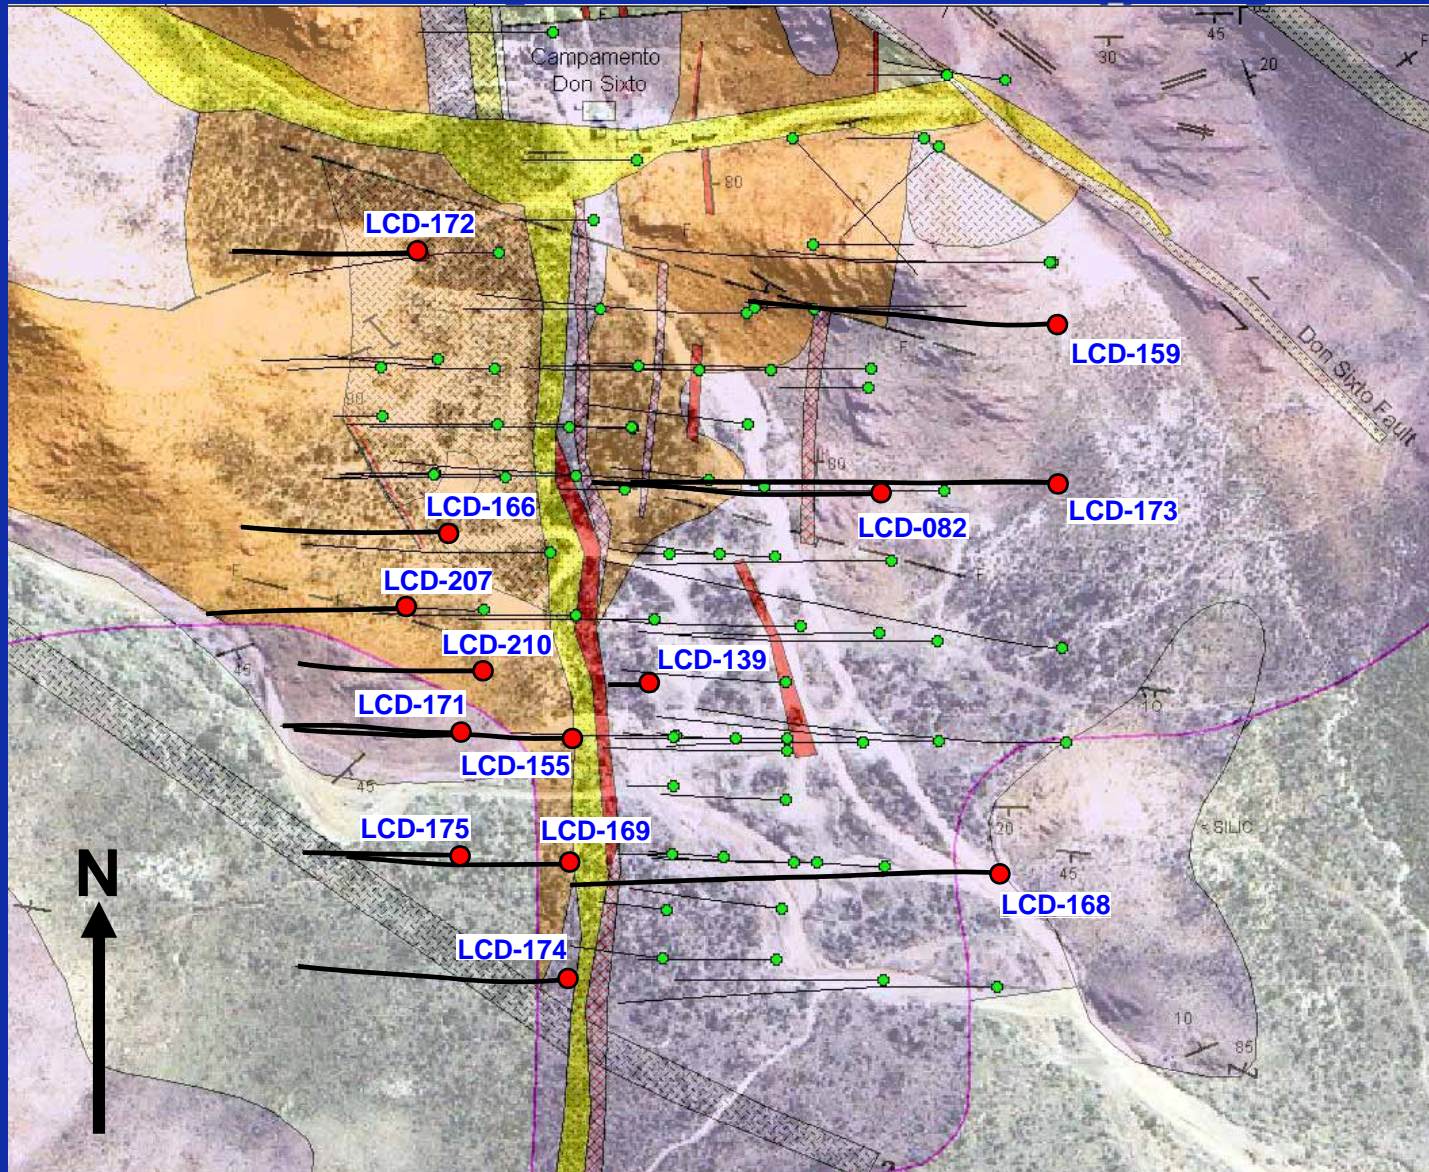

# Cuello Prospect – Drilling Update

● **LCD-172** Location of new drill holes detailed in the news release.

100 metres  
└──────────┘

AMEX: XRA  
TSX-V: XRC